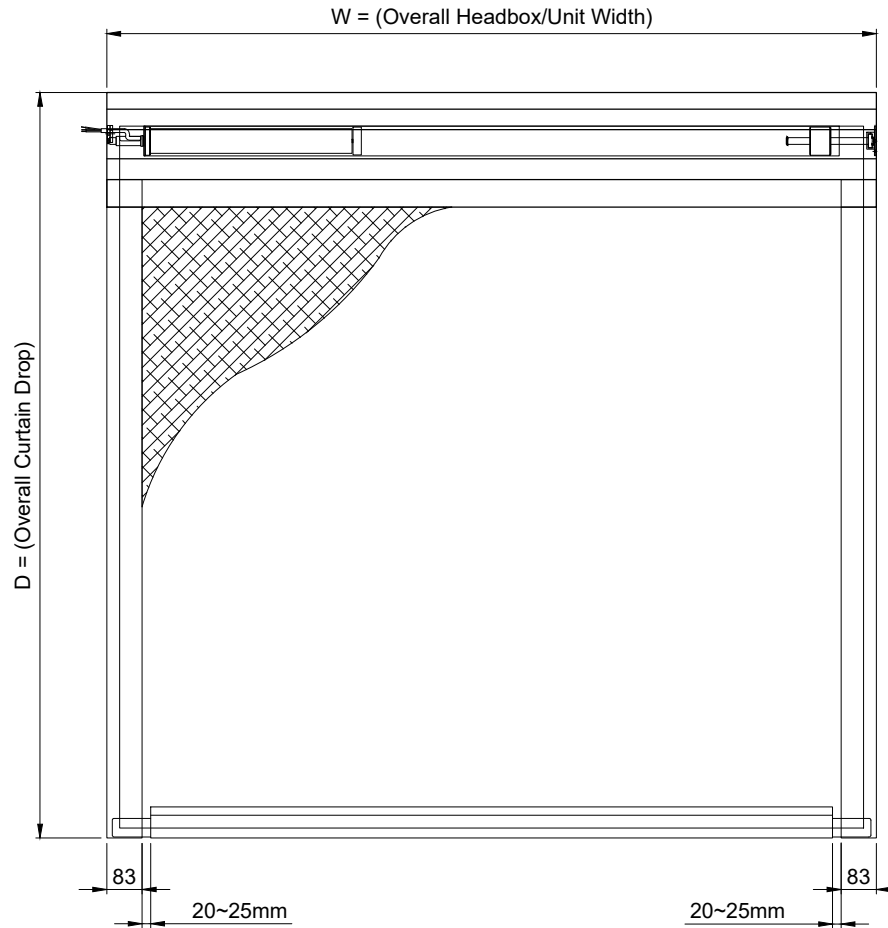

Ignis House, Houghton Avenue
Waterlooville, Hampshire
PO7 3DU, UK
Tel: +44 (0) 23 9245 4405
Fax: +44 (0) 23 9249 2732
Email: info@coopersfire.com
Web: www.coopersfire.com

DRAWN:	ML	TITLE:	Vii@Fire/Vii@Fire iZone Fire Curtain Configuration - Face Fix
CHECKED:	JR	© COOPERS FIRE LIMITED ALL RIGHTS RESERVED. THIS DESIGN MAY NOT BE REPRODUCED IN ANY MATERIAL FORM, INCLUDING ELECTRONICALLY WITHOUT THE WRITTEN PERMISSION OF THE COPYRIGHT NAMES	ALL DIMENSION IN MILLIMETERS UNLESS OTHERWISE STATED
APPROVED:	JR	DRG. No.	601/324/MK
		ISSUE:	2
		DATE:	15.12.2020

Product	Max Width	Max Drop	Fabric	Smoke Seal
Vii@Fire FM	3 metres	3.0 metres	EFP™ A1	Yes / No
Vii@Fire iZone	3 metres	3.0 metres	EFP™ 2/1000/DGI	Yes / No