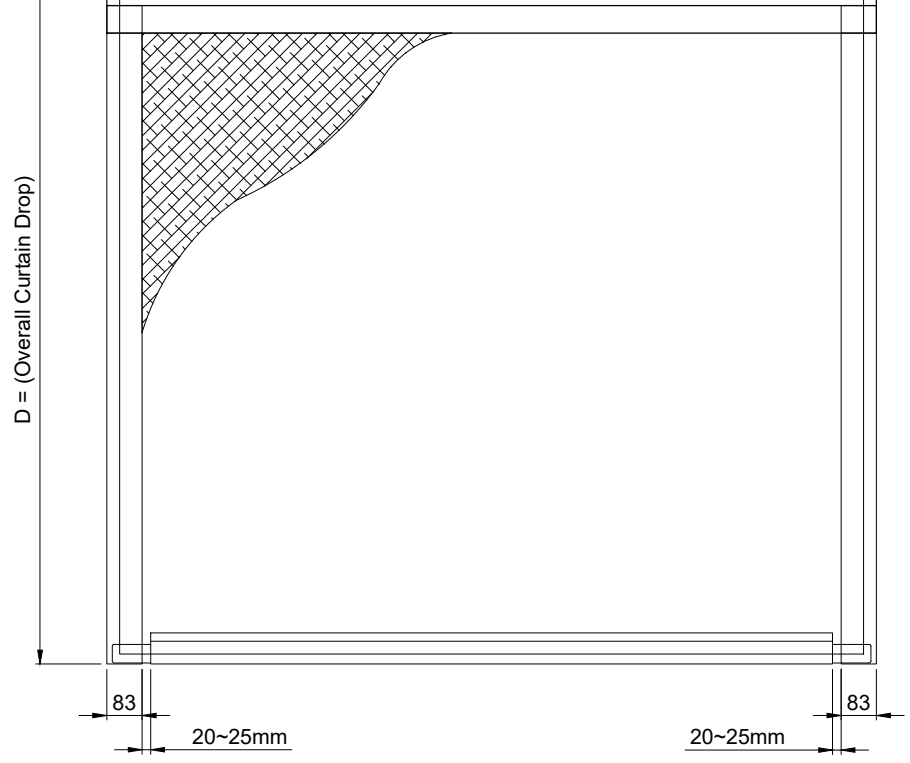

Product	Max Width	Max Drop	Fabric	Smoke Seal
Vii@Fire FM	3 metres	3.0 metres	EFP™ A1	Yes / No
Vii@Fire iZone	3 metres	3.0 metres	EFP™ 2/1000/DGI	Yes / No

Headbox Detail

Side Guide  
(Reveal Fix)

Ignis House, Houghton Avenue  
Waterlooville, Hampshire  
PO7 3DU, UK  
Tel: +44 (0) 23 9245 4405  
Fax: +44 (0) 23 9249 2732  
Email: info@coopersfire.com  
Web: www.coopersfire.com