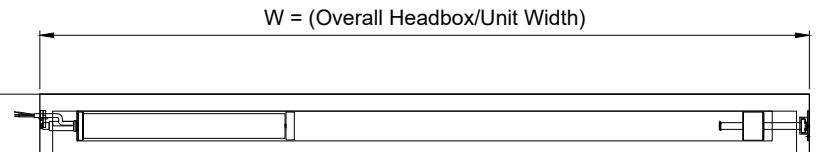

Product	Max Width	Max Drop	Fabric	Smoke Seal
Vii@Fire FM	3 metres	3.0 metres	EFP™ A1	Yes / No
Vii@Fire iZone	3 metres	3.0 metres	EFP™ 2/1000/DGI	Yes / No

Headbox Detail

Side Guide  
(Reveal Fix)

Ignis House, Houghton Avenue  
Waterlooville, Hampshire  
PO7 3DU, UK  
Tel: +44 (0) 23 9245 4405  
Fax: +44 (0) 23 9249 2732  
Email: info@coopersfire.com  
Web: www.coopersfire.com