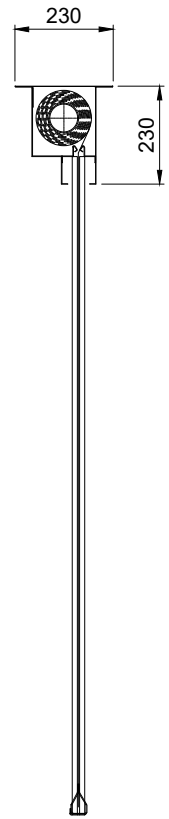

Side Guide
(Reveal Fix)

Ignis House, Houghton Avenue
Waterlooville, Hampshire
PO7 3DU, UK
Tel: +44 (0) 23 9245 4405
Fax: +44 (0) 23 9249 2732
Email: info@coopersfire.com
Web: www.coopersfire.com

DRAWN:	ML	TITLE:	Vii@Fire/Vii@Fire iZone Fire Curtain Configuration - Reveal Fix
CHECKED:	JR	© COOPERS FIRE LIMITED ALL RIGHTS RESERVED. THIS DESIGN MAY NOT BE REPRODUCED IN ANY MATERIAL FORM, INCLUDING ELECTRONICALLY WITHOUT THE WRITTEN PERMISSION OF THE COPYRIGHT NAMES	ALL DIMENSION IN MILLIMETERS UNLESS OTHERWISE STATED
APPROVED:	JR	DRG. No.	601/325/MK
		ISSUE:	2
		DATE:	15.12.2020

Product	Max Width	Max Drop	Fabric	Smoke Seal
Vii@Fire FM	3 metres	3.0 metres	EFP™ A1	Yes / No
Vii@Fire iZone	3 metres	3.0 metres	EFP™ 2/1000/DGI	Yes / No