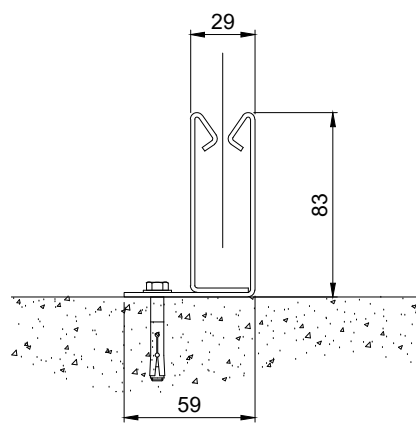

Product	Max Width	Max Drop	Fabric	Smoke Seal
Vii@Fire FM	3 metres	3.0 metres	EFP™ A1	Yes / No
Vii@Fire iZone	3 metres	3.0 metres	EFP™ 2/1000/DGI	Yes / No

Headbox Detail

Side Guide  
(Reveal Fix)

Ignis House, Houghton Avenue  
Waterlooville, Hampshire  
PO7 3DU, UK  
Tel: +44 (0) 23 9245 4405  
Fax: +44 (0) 23 9249 2732  
Email: info@coopersfire.com  
Web: www.coopersfire.com