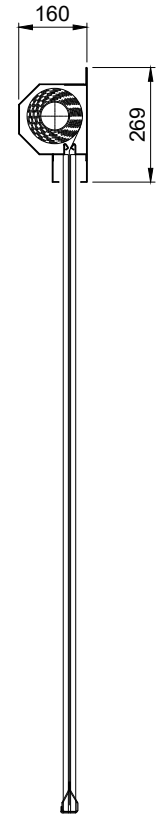

Headbox Detail

Side Guide  
(Face Fix)

Ignis House, Houghton Avenue  
Waterlooville, Hampshire  
PO7 3DU, UK  
Tel: +44 (0) 23 9245 4405  
Fax: +44 (0) 23 9249 2732  
Email: info@coopersfire.com  
Web: www.coopersfire.com

DRAWN:	ML	TITLE:	Vii@Fire/Vii@Fire iZone Fire Curtain Configuration - Face Fix
CHECKED:	JR	© COOPERS FIRE LIMITED ALL RIGHTS RESERVED. THIS DESIGN MAY NOT BE REPRODUCED IN ANY MATERIAL FORM, INCLUDING ELECTRONICALLY WITHOUT THE WRITTEN PERMISSION OF THE COPYRIGHT NAMES	ALL DIMENSION IN MILLIMETERS UNLESS OTHERWISE STATED
APPROVED:	JR	DRG. No.	601/324/MK
		ISSUE:	2
		DATE:	15.12.2020

Product	Max Width	Max Drop	Fabric	Smoke Seal
Vii@Fire FM	3 metres	3.0 metres	EFP™ A1	Yes / No
Vii@Fire iZone	3 metres	3.0 metres	EFP™ 2/1000/DGI	Yes / No

Headbox Detail

Side Guide  
(Reveal Fix)

Ignis House, Houghton Avenue  
Waterlooville, Hampshire  
PO7 3DU, UK  
Tel: +44 (0) 23 9245 4405  
Fax: +44 (0) 23 9249 2732  
Email: info@coopersfire.com  
Web: www.coopersfire.com