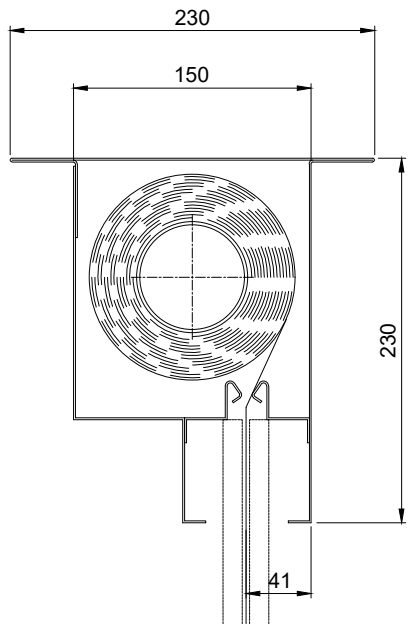

Product	Max Width	Max Drop	Fabric	Smoke Seal
Vii@Fire FM	3 metres	3.0 metres	EFP™ A1	Yes / No
Vii@Fire iZone	3 metres	3.0 metres	EFP™ 2/1000/DGI	Yes / No

Headbox Detail

Side Guide  
(Reveal Fix)

Ignis House, Houghton Avenue  
Waterlooville, Hampshire  
PO7 3DU, UK  
Tel: +44 (0) 23 9245 4405  
Fax: +44 (0) 23 9249 2732  
Email: info@coopersfire.com  
Web: www.coopersfire.com