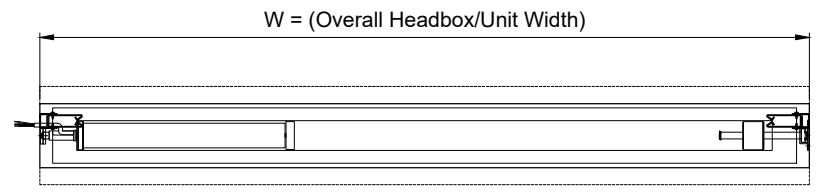

Product	Max Width	Max Drop	Fabric	Smoke Seal
Vii@Fire FM	3 metres	3.0 metres	EFP™ A1	Yes / No
Vii@Fire iZone	3 metres	3.0 metres	EFP™ 2/1000/DGI	Yes / No

Headbox Detail

Side Guide  
(Reveal Fix)

Ignis House, Houghton Avenue  
Waterlooville, Hampshire  
PO7 3DU, UK  
Tel: +44 (0) 23 9245 4405  
Fax: +44 (0) 23 9249 2732  
Email: info@coopersfire.com  
Web: www.coopersfire.com