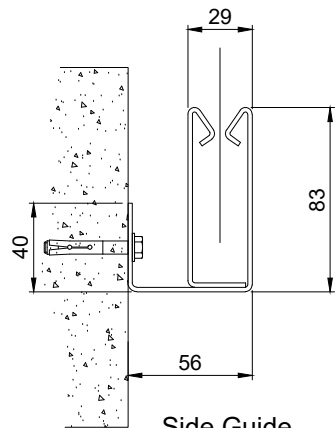

Side Guide
(Face Fix)