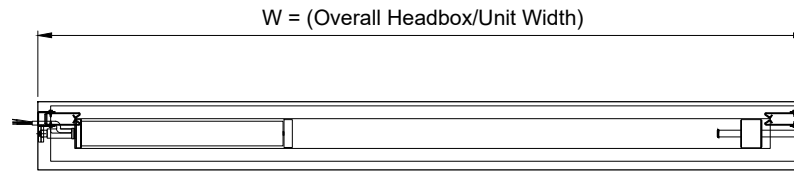

Ignis House, Houghton Avenue
Waterlooville, Hampshire
PO7 3DU, UK
Tel: +44 (0) 23 9245 4405
Fax: +44 (0) 23 9249 2732
Email: info@coopersfire.com
Web: www.coopersfire.com

DRAWN:	ML	TITLE:	Vii@Fire/Vii@Fire iZone Fire Curtain Configuration - Face Fix
CHECKED:	JR	© COOPERS FIRE LIMITED ALL RIGHTS RESERVED. THIS DESIGN MAY NOT BE REPRODUCED IN ANY MATERIAL FORM, INCLUDING ELECTRONICALLY WITHOUT THE WRITTEN PERMISSION OF THE COPYRIGHT NAMES	ALL DIMENSION IN MILLIMETERS UNLESS OTHERWISE STATED
APPROVED:	JR	DRG. No.	601/324/MK
		ISSUE:	2
		DATE:	15.12.2020

Product	Max Width	Max Drop	Fabric	Smoke Seal
Vii@Fire FM	3 metres	3.0 metres	EFP™ A1	Yes / No
Vii@Fire iZone	3 metres	3.0 metres	EFP™ 2/1000/DGI	Yes / No