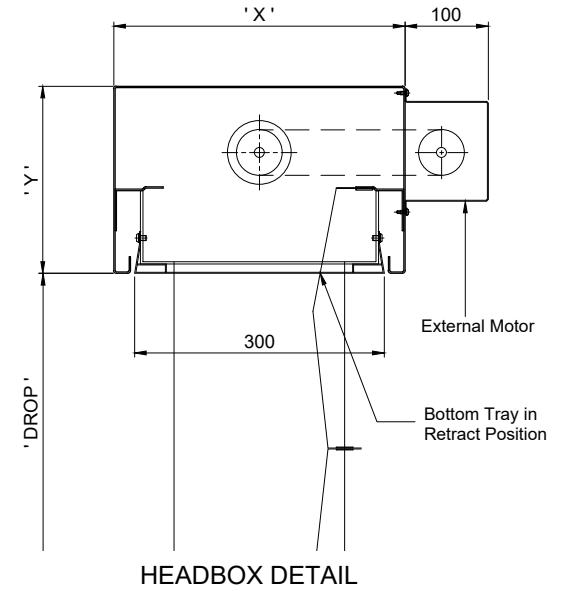

HEADBOX DETAIL

BOTTOM TRAY DETAIL
SECTION A

NOTE: - Number of motor(s) and location depends on curtain overall dimension
 - Headbox size should allow additional 15mm for fixings bolt head

Ignis House, Houghton Avenue
 Waterlooville, Hampshire
 PO7 3DU, UK
 Tel: +44 (0)2392 454 405
 Email: info@coopersfire.com
 Web: www.coopersfire.com

HEADBOX SIZE		Z (mm)	CURTAIN DIMENSION		
X (mm)	Y (mm)		L - WIDTH	DROP	ANGLE
350	225	100	Unlimited	< 4m	45° - 180°
350	300	175	Unlimited	< 8m	45° - 180°

NOTE: -

1. Number of motor(s) and location depends on curtain overall dimension
2. Minimum 5 sides required
3. Number of sides depends on radius and ceiling slot width
4. Headbox size should allow additional 15mm for fixings bolt head

HEADBOX SIZE		Z (mm)	CURTAIN DIMENSION		
X (mm)	Y (mm)		RADIUS	DROP	NO OF ANGLE
350	225	100	Unlimited	< 4m	Min. 5
350	300	175	Unlimited	< 8m	Min. 5