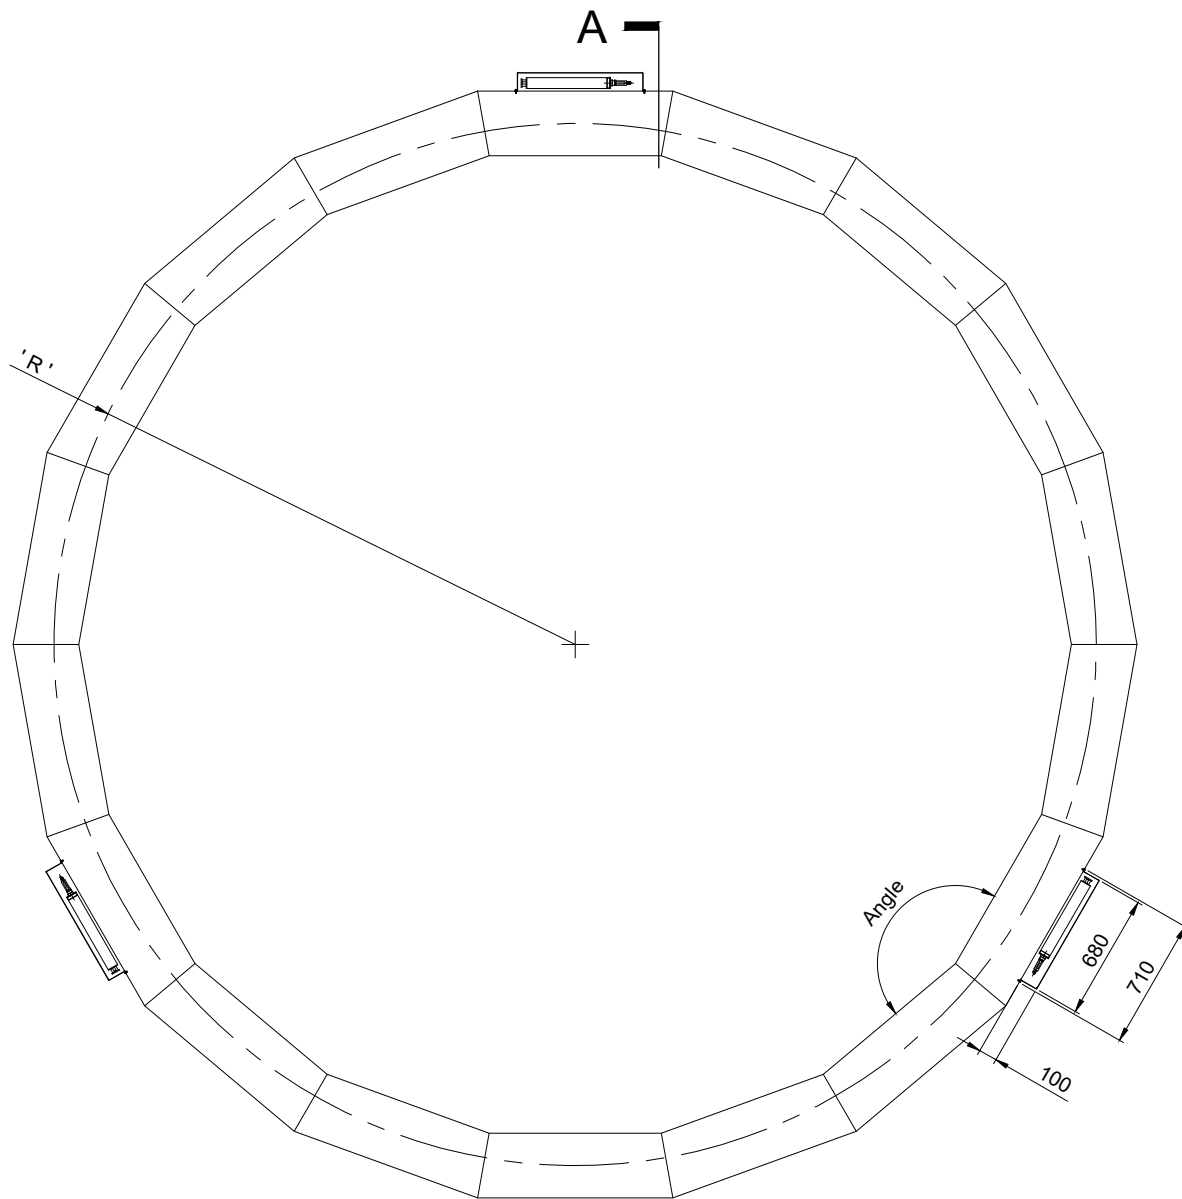

HEADBOX DETAIL

BOTTOM TRAY DETAIL
SECTION A

NOTE: - Number of motor(s) and location depends on curtain overall dimension
 - Headbox size should allow additional 15mm for fixings bolt head

Ignis House, Houghton Avenue
 Waterlooville, Hampshire
 PO7 3DU, UK
 Tel: +44 (0)2392 454 405
 Email: info@coopersfire.com
 Web: www.coopersfire.com

HEADBOX SIZE		Z (mm)	CURTAIN DIMENSION		
X (mm)	Y (mm)		L - WIDTH	DROP	ANGLE
350	225	100	Unlimited	< 4m	45° - 180°
350	300	175	Unlimited	< 8m	45° - 180°

NOTE: -

1. Number of motor(s) and location depends on curtain overall dimension
2. Minimum 5 sides required
3. Number of sides depends on radius and ceiling slot width
4. Headbox size should allow additional 15mm for fixings bolt head

HEADBOX SIZE		Z (mm)	CURTAIN DIMENSION		
X (mm)	Y (mm)		RADIUS	DROP	NO OF ANGLE
350	225	100	Unlimited	< 4m	Min. 5
350	300	175	Unlimited	< 8m	Min. 5