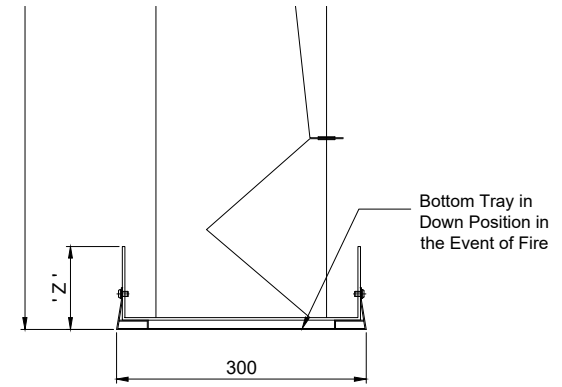

HEADBOX DETAIL

BOTTOM TRAY DETAIL
SECTION A

NOTE: - Number of motor(s) and location depends on curtain overall dimension
 - Headbox size should allow additional 15mm for fixings bolt head

Ignis House, Houghton Avenue
 Waterlooville, Hampshire
 PO7 3DU, UK
 Tel: +44 (0)2392 454 405
 Email: info@coopersfire.com
 Web: www.coopersfire.com

HEADBOX SIZE		Z (mm)	CURTAIN DIMENSION		
X (mm)	Y (mm)		L - WIDTH	DROP	ANGLE
350	225	100	Unlimited	< 4m	45° - 180°
350	300	175	Unlimited	< 8m	45° - 180°

NOTE: -

1. Number of motor(s) and location depends on curtain overall dimension
2. Minimum 5 sides required
3. Number of sides depends on radius and ceiling slot width
4. Headbox size should allow additional 15mm for fixings bolt head

HEADBOX SIZE		Z (mm)	CURTAIN DIMENSION		
X (mm)	Y (mm)		RADIUS	DROP	NO OF ANGLE
350	225	100	Unlimited	< 4m	Min. 5
350	300	175	Unlimited	< 8m	Min. 5