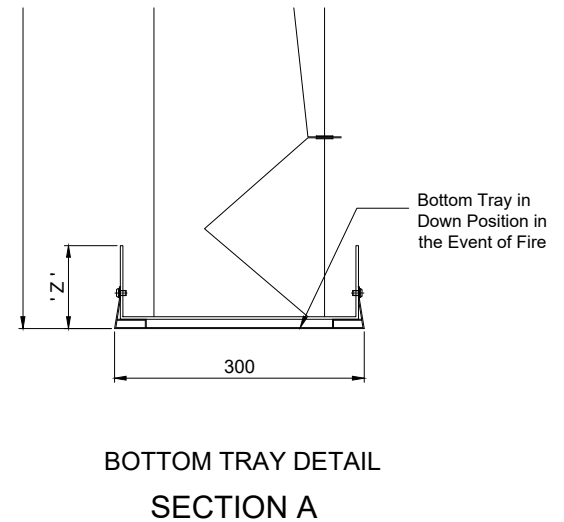

HEADBOX DETAIL

BOTTOM TRAY DETAIL
SECTION A

NOTE: - Number of motor(s) and location depends on curtain overall dimension
 - Headbox size should allow additional 15mm for fixings bolt head

Ignis House, Houghton Avenue
 Waterlooville, Hampshire
 PO7 3DU, UK
 Tel: +44 (0)2392 454 405
 Email: info@coopersfire.com
 Web: www.coopersfire.com

HEADBOX SIZE		Z (mm)	CURTAIN DIMENSION		
X (mm)	Y (mm)		L - WIDTH	DROP	ANGLE
350	225	100	Unlimited	< 4m	45° - 180°
350	300	175	Unlimited	< 8m	45° - 180°

NOTE: -

1. Number of motor(s) and location depends on curtain overall dimension
2. Minimum 5 sides required
3. Number of sides depends on radius and ceiling slot width
4. Headbox size should allow additional 15mm for fixings bolt head

HEADBOX SIZE		Z (mm)	CURTAIN DIMENSION		
X (mm)	Y (mm)		RADIUS	DROP	NO OF ANGLE
350	225	100	Unlimited	< 4m	Min. 5
350	300	175	Unlimited	< 8m	Min. 5